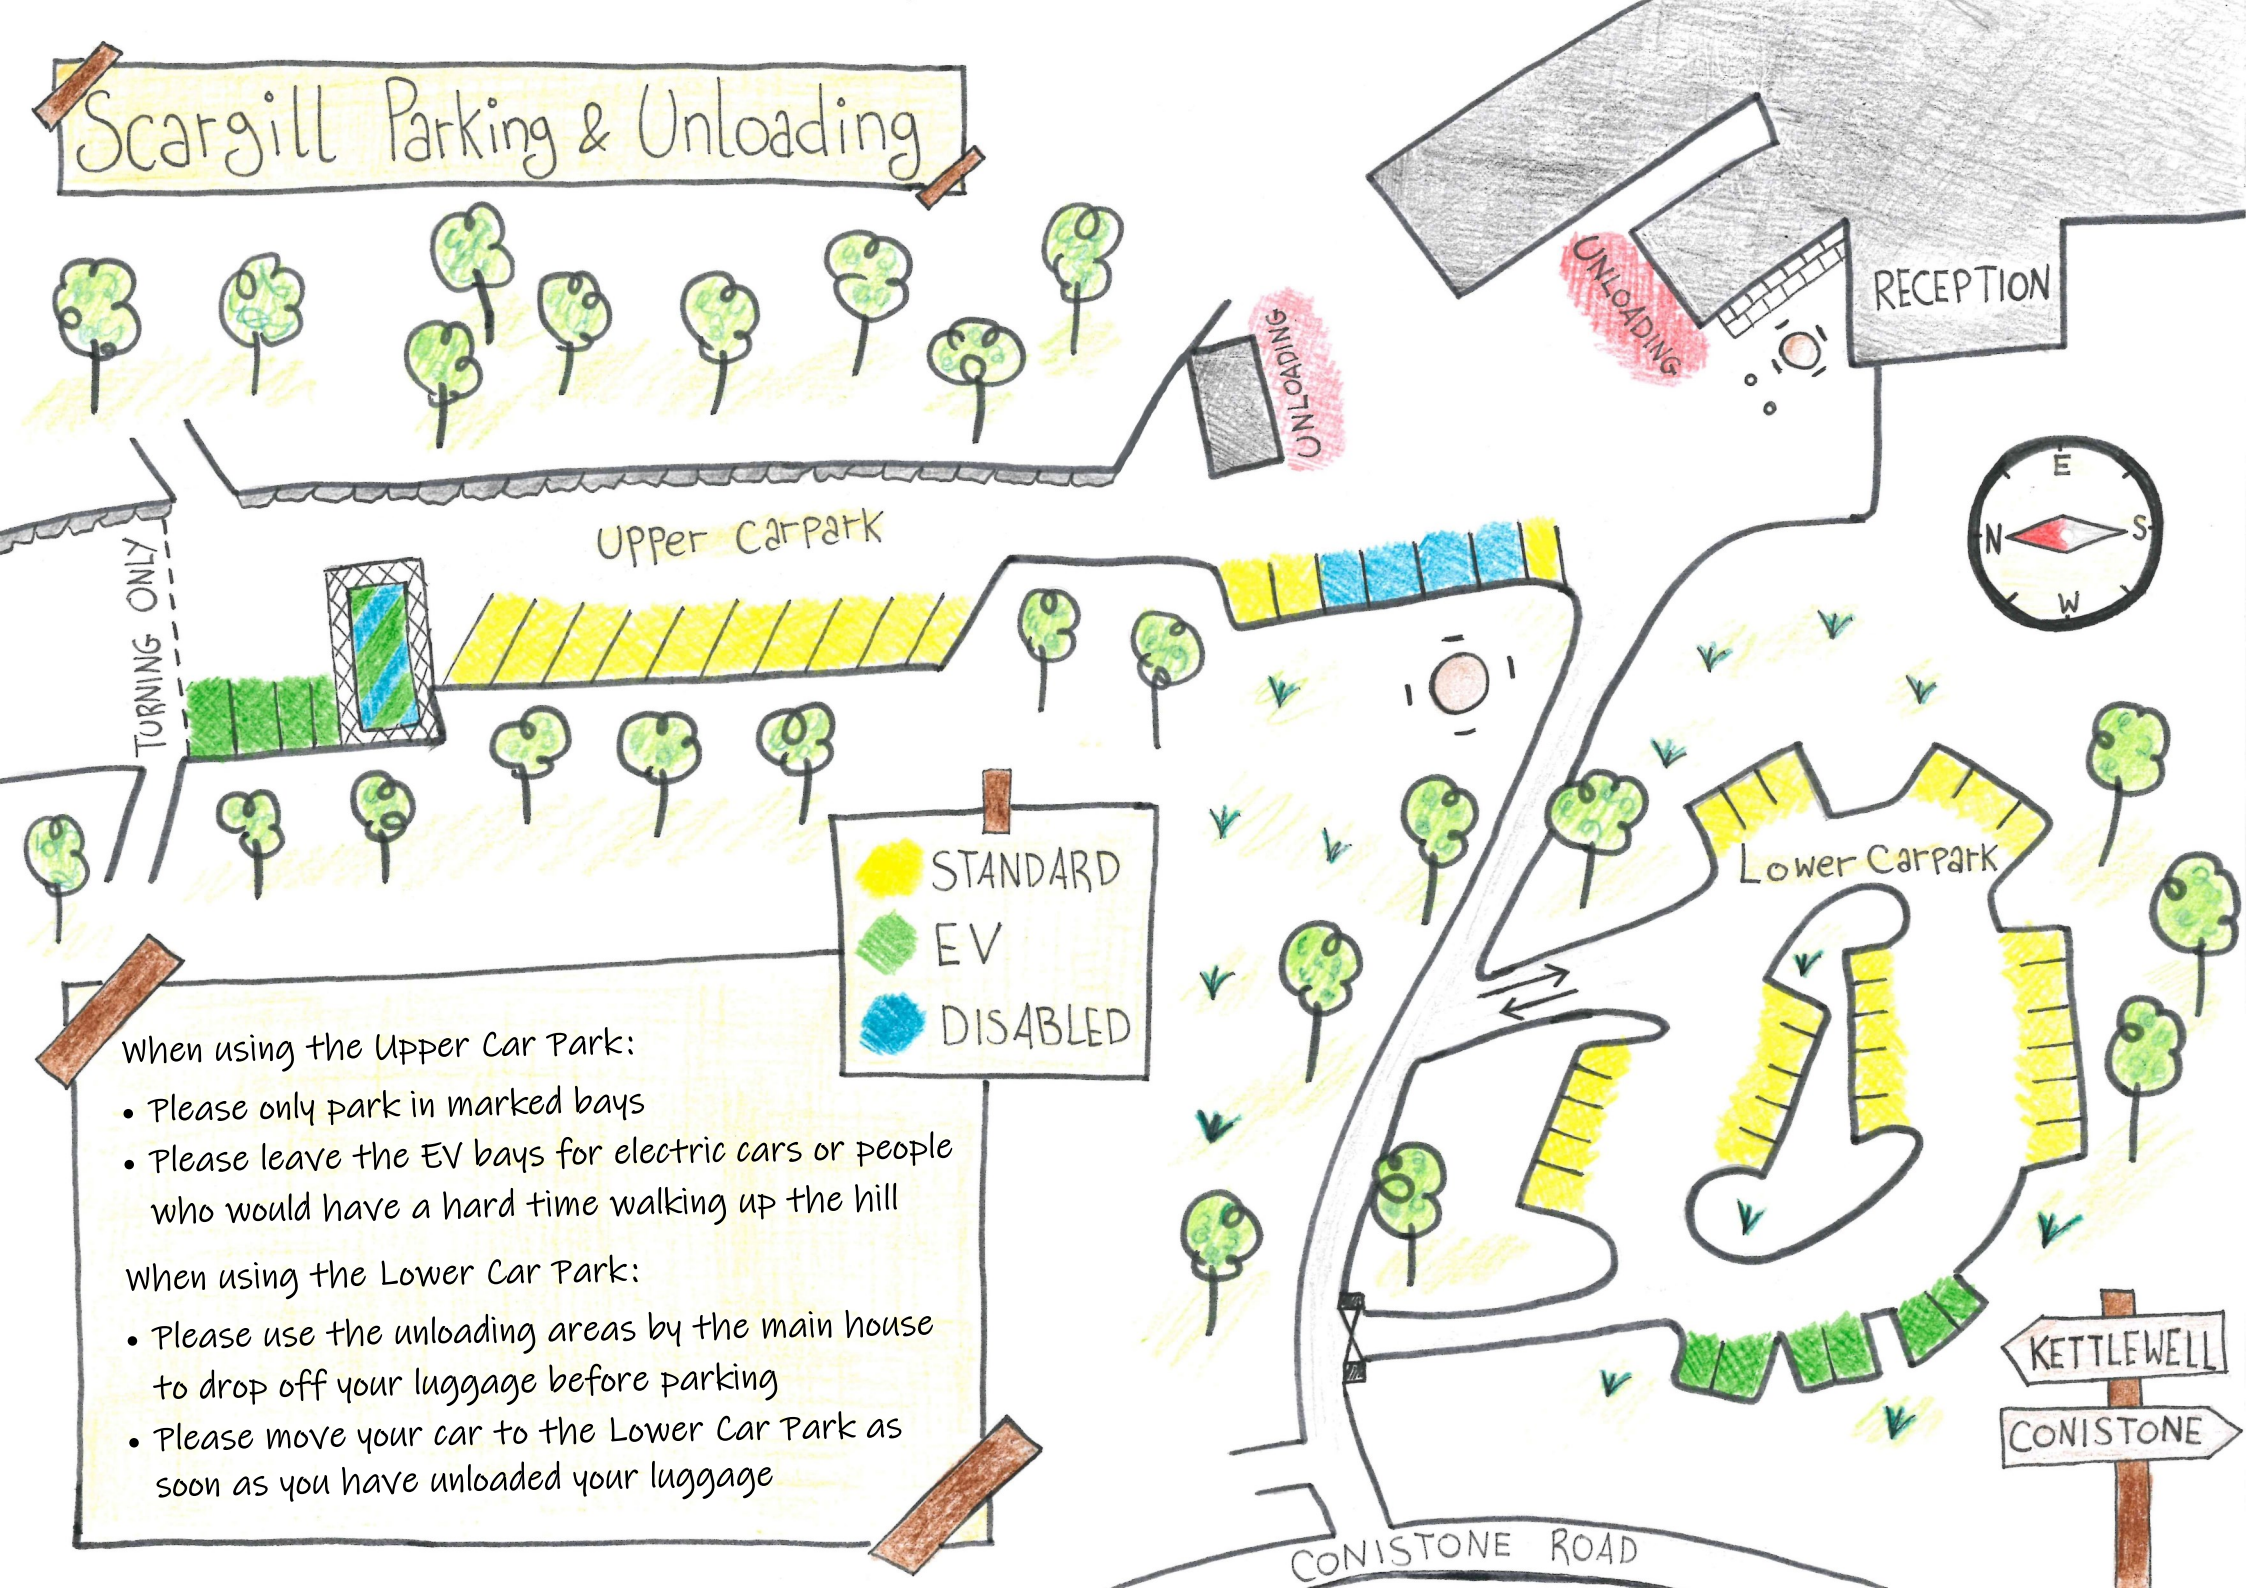

## When using the Upper Car Park:

- Please only park in marked bays
- Please leave the EV bays for electric cars or people who would have a hard time walking up the hill

## When using the Lower Car Park:

- Please use the unloading areas by the main house to drop off your luggage before parking
- Please move your car to the Lower Car Park as soon as you have unloaded your luggage

STANDARD  
EV  
DISABLED

CONISTONE ROAD